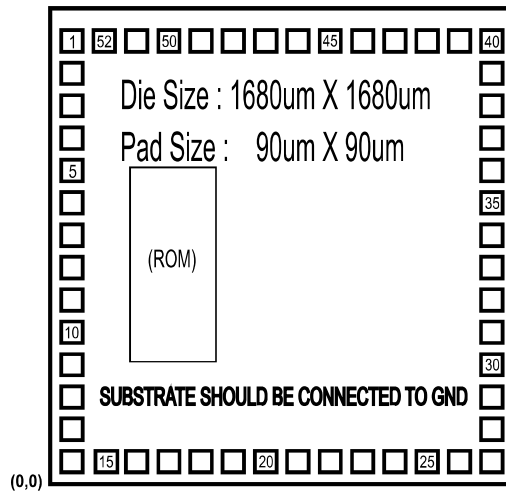

电话:13798528768,0769-81555915 传真:85338927
邮箱:info@jfd-ic.com, QQ:1873357672
网址:www.jfd-ic.com 微信号:dgqxdz
Skype:jumfuyu 阿里旺旺:晶峰达电子科技

年曆+溫度時鐘

NO	NAME	X	Y	NO	NAME	X	Y
1	BAK	77.5	1602.5	27	SEG13	1602.5	77.5
2	XIN	77.5	1472.5	28	SEG14	1602.5	207.5
3	XOUT	77.5	1357.5	29	SEG15	1602.5	322.5
4	GND	77.5	1242.5	30	SEG16	1602.5	437.5
5	VDD1	77.5	1127.5	31	SEG17	1602.5	552.5
6	VDD2	77.5	1012.5	32	SEG18	1602.5	667.5
7	VDD3	77.5	897.5	33	SEG19	1602.5	782.5
8	CUP1	77.5	782.5	34	SEG20	1602.5	897.5
9	CUP2	77.5	667.5	35	SEG21	1602.5	1012.5
10	COM1	77.5	552.5	36	SEG22	1602.5	1127.5
11	COM2	77.5	437.5	37	SEG23	1602.5	1242.5
12	COM3	77.5	322.5	38	CX	1602.5	1357.5
13	COM4	77.5	207.5	39	RR	1602.5	1472.5
14	COM5	77.5	77.5	40	RT	1602.5	1602.5
15	SEG1	207.5	77.5	41	N.C.	1472.5	1602.5
16	SEG2	322.5	77.5	42	SEG28	1357.5	1602.5
17	SEG3	437.5	77.5	43	SEG29	1242.5	1602.5
18	SEG4	552.5	77.5	44	SEG30	1127.5	1602.5
19	SEG5	667.5	77.5	45	BZ	1012.5	1602.5
20	SEG6	782.5	77.5	46	K11	897.5	1602.5
21	SEG7	897.5	77.5	47	K12	782.5	1602.5
22	SEG8	1012.5	77.5	48	K13	667.5	1602.5
23	SEG9	1127.5	77.5	49	K14	552.5	1602.5
24	SEG10	1242.5	77.5	50	RESET	437.5	1602.5
25	SEG11	1357.5	77.5	51	LIGHT	322.5	1602.5
26	SEG12	1472.5	77.5	52	N.C.	207.5	1602.5