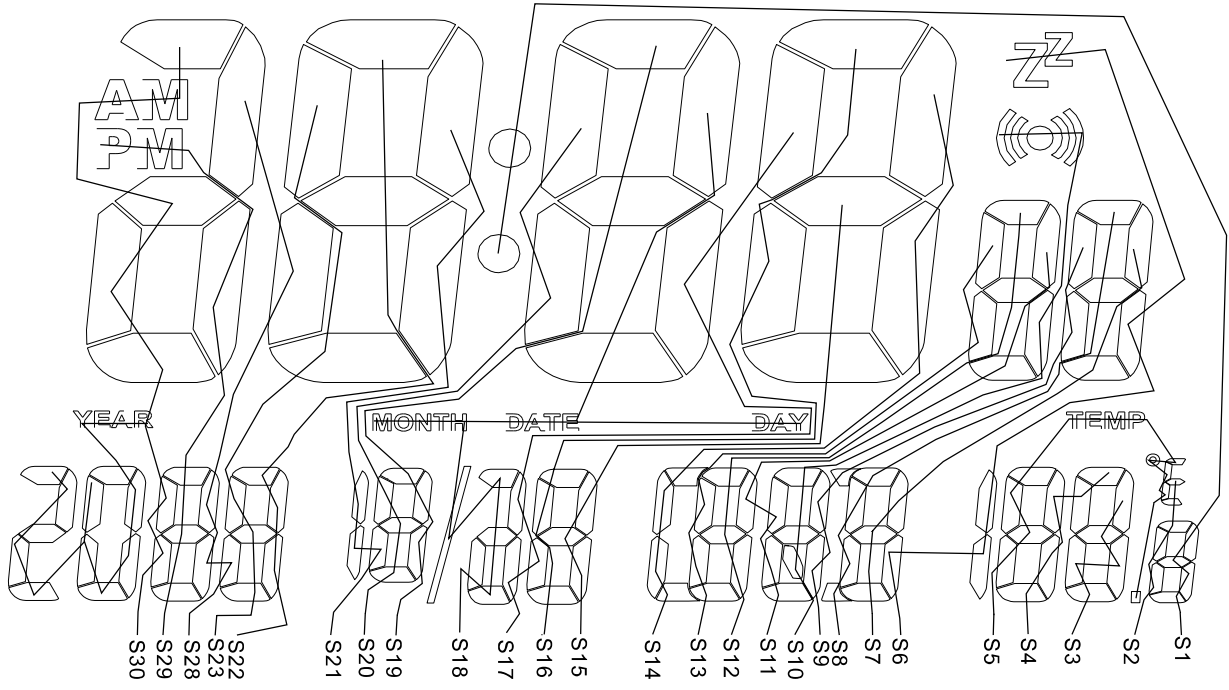

电话:13798528768,0769-81555915 传真:85338927
邮箱:info@jfd-ic.com, QQ:1873357672
网址:www.jfd-ic.com 微信号:dgqxdz
Skype:jumfuyu 阿里旺旺:晶峰达电子科技

年曆+溫度時鐘