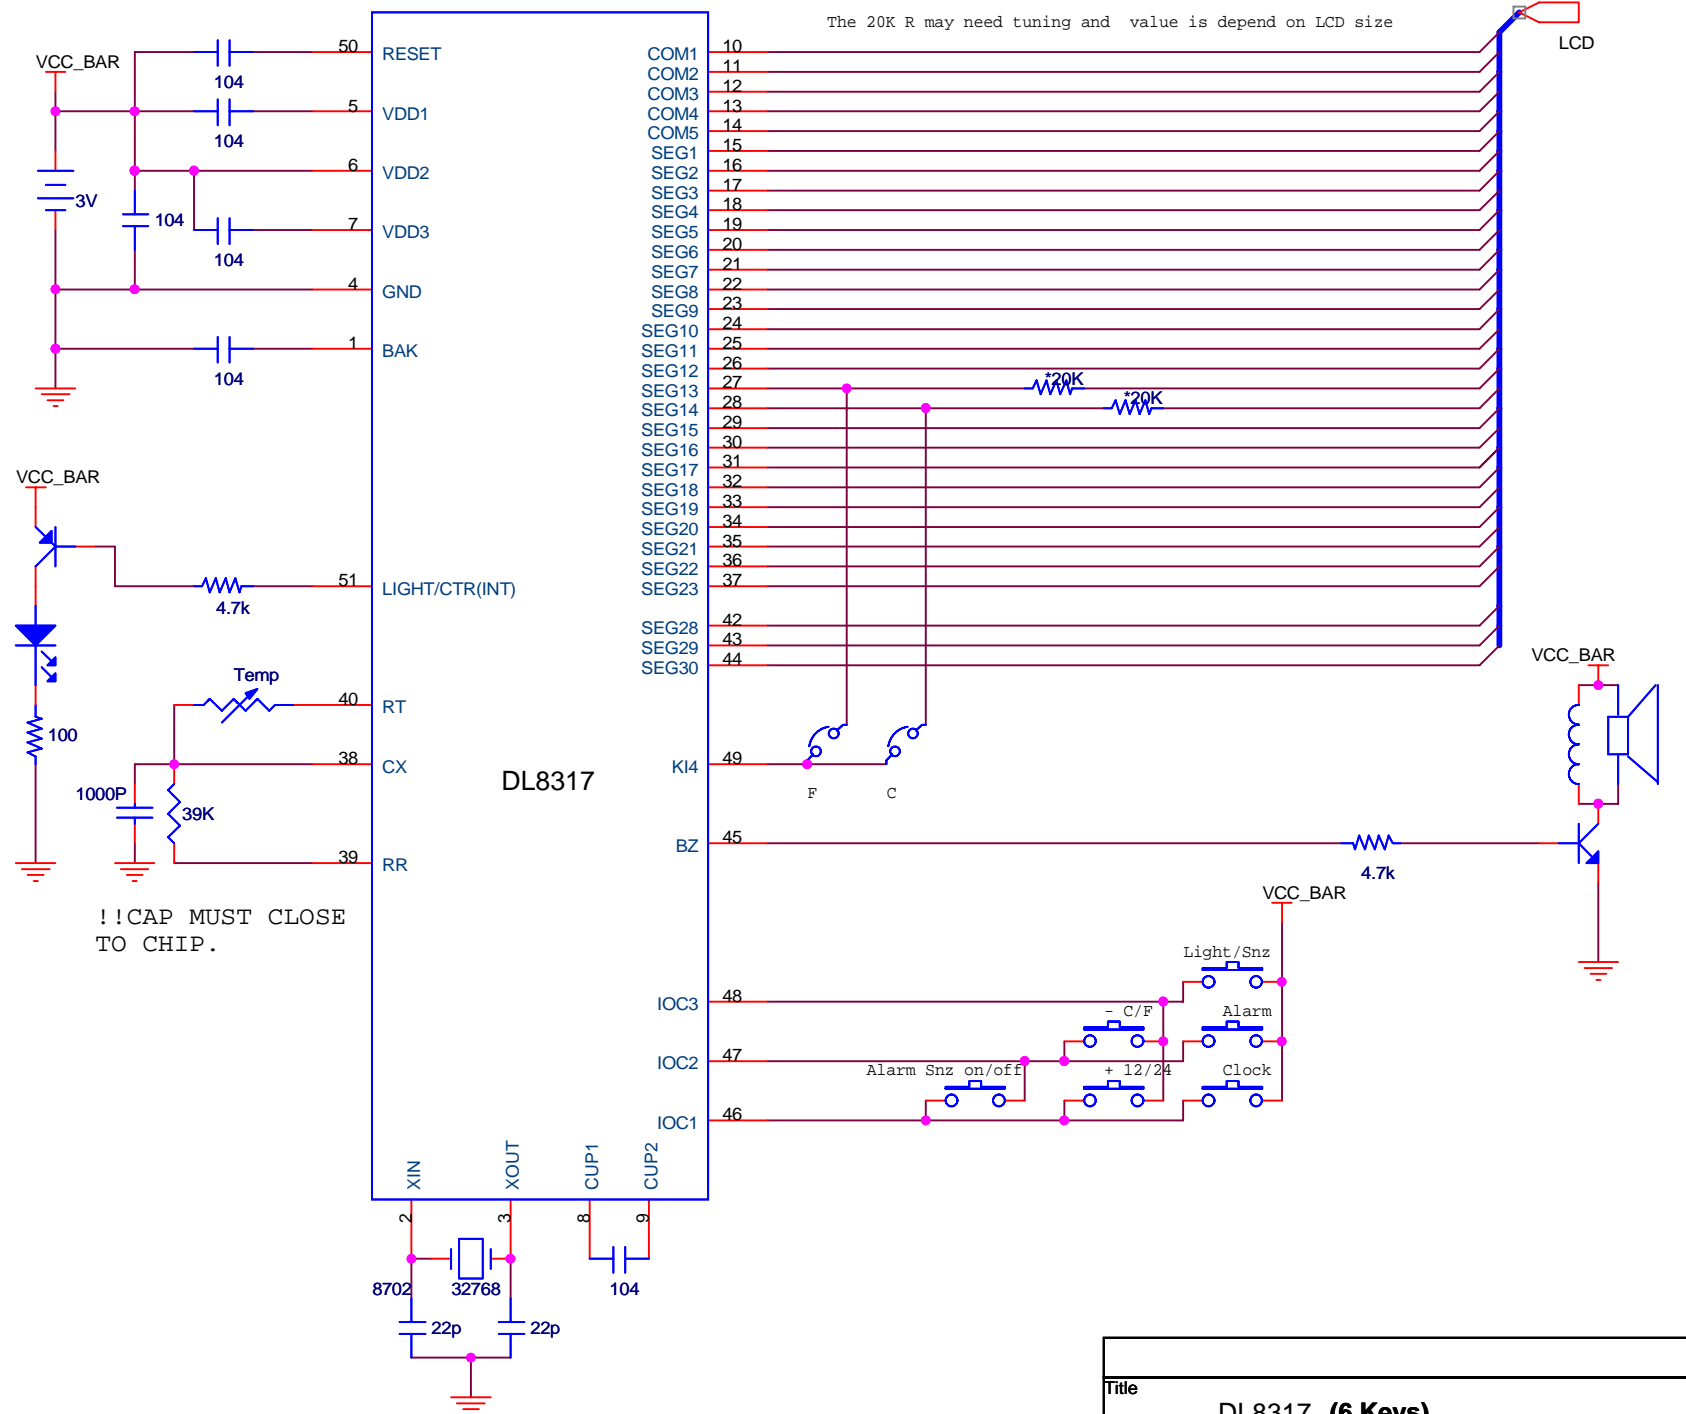

年曆+溫度時鐘

The 20K R may need tuning and value is depend on LCD size

!!CAP MUST CLOSE TO CHIP.

Title		DL8317 (4keys)	
Size	Document Number		Rev
Date:	Sheet 1 of 1		1.1

The 20K R may need tuning and value is depend on LCD size

!!CAP MUST CLOSE TO CHIP.

Title		
< DL8317 5keys >		
Size	Document Number	Rev
		1.1
Date:	Sheet	1 of 1

The 20K R may need tuning and value is depend on LCD size

!!CAP MUST CLOSE TO CHIP.

Title		
DL8317 (6 Keys)		
Size	Document Number	Rev
		1.1
Date:	Sheet	1 of 1

WEEK DISPLAY

0000

0000

0000

0000

0000

0000

0000