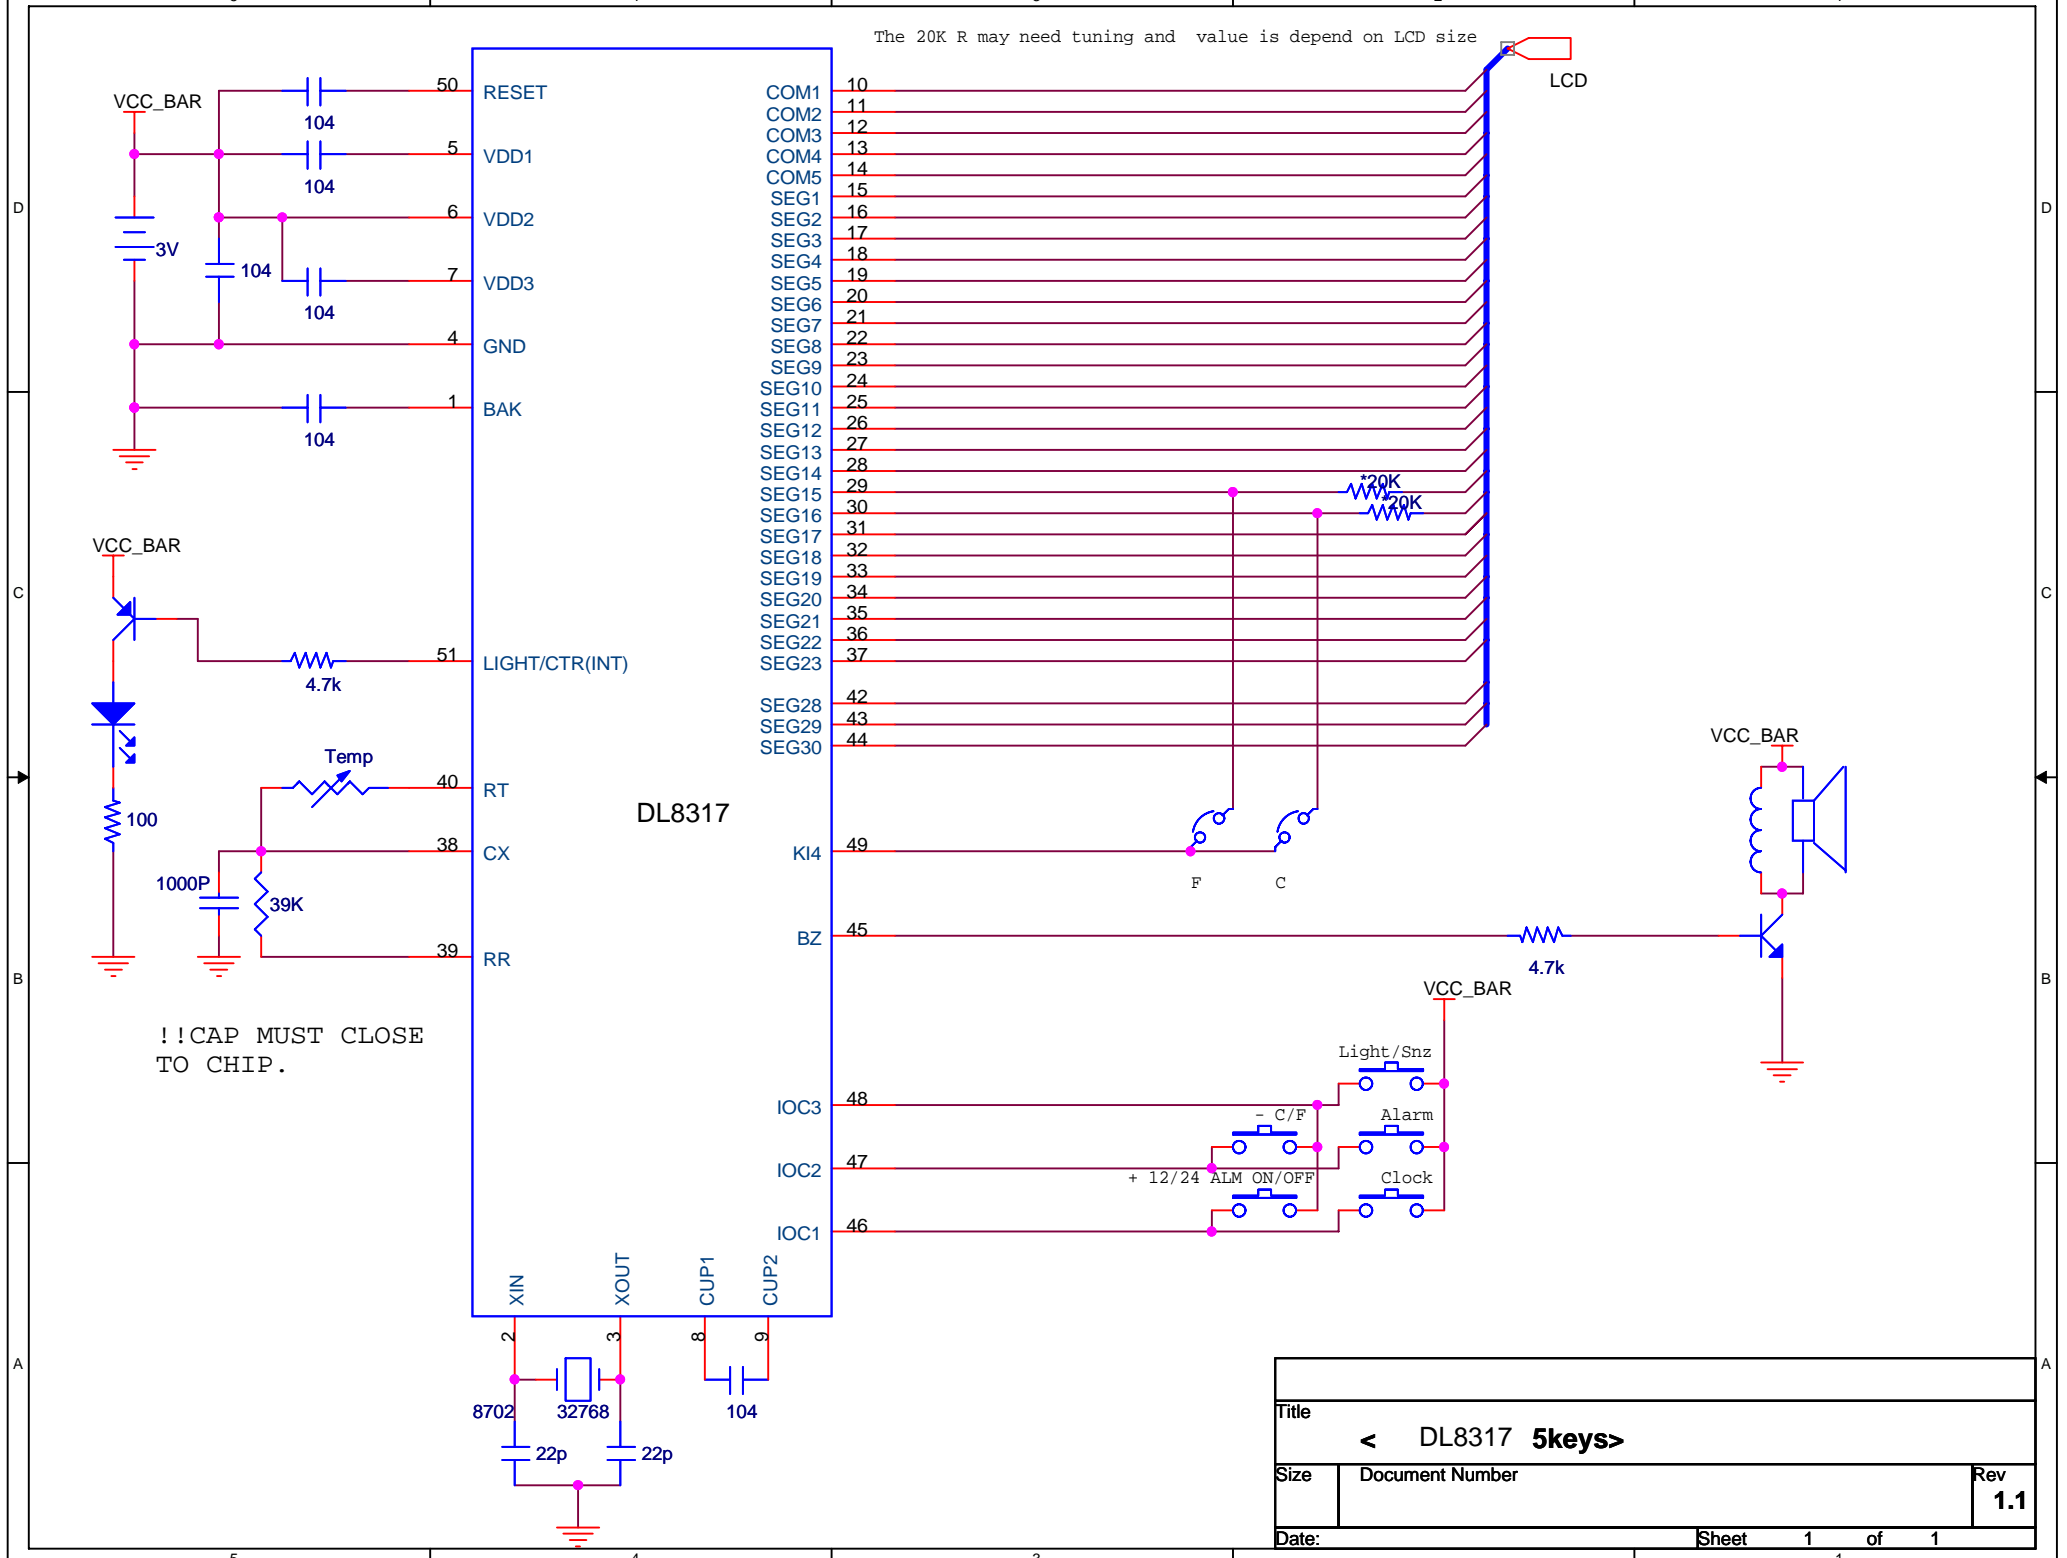

年曆+溫度時鐘

The 20K R may need tuning and value is depend on LCD size

!!CAP MUST CLOSE TO CHIP.

Title		DL8317 (4keys)	
Size	Document Number		Rev
Date:	Sheet 1 of 1		1.1

The 20K R may need tuning and value is depend on LCD size

!!CAP MUST CLOSE TO CHIP.

Title		
< DL8317 5keys >		
Size	Document Number	Rev
		1.1
Date:	Sheet	1 of 1

The 20K R may need tuning and value is depend on LCD size

!!CAP MUST CLOSE TO CHIP.

Title		
DL8317 (6 Keys)		
Size	Document Number	Rev
		1.1
Date:	Sheet	1 of 1

WEEK DISPLAY

0000

0000

0000

0000

0000

0000

0000