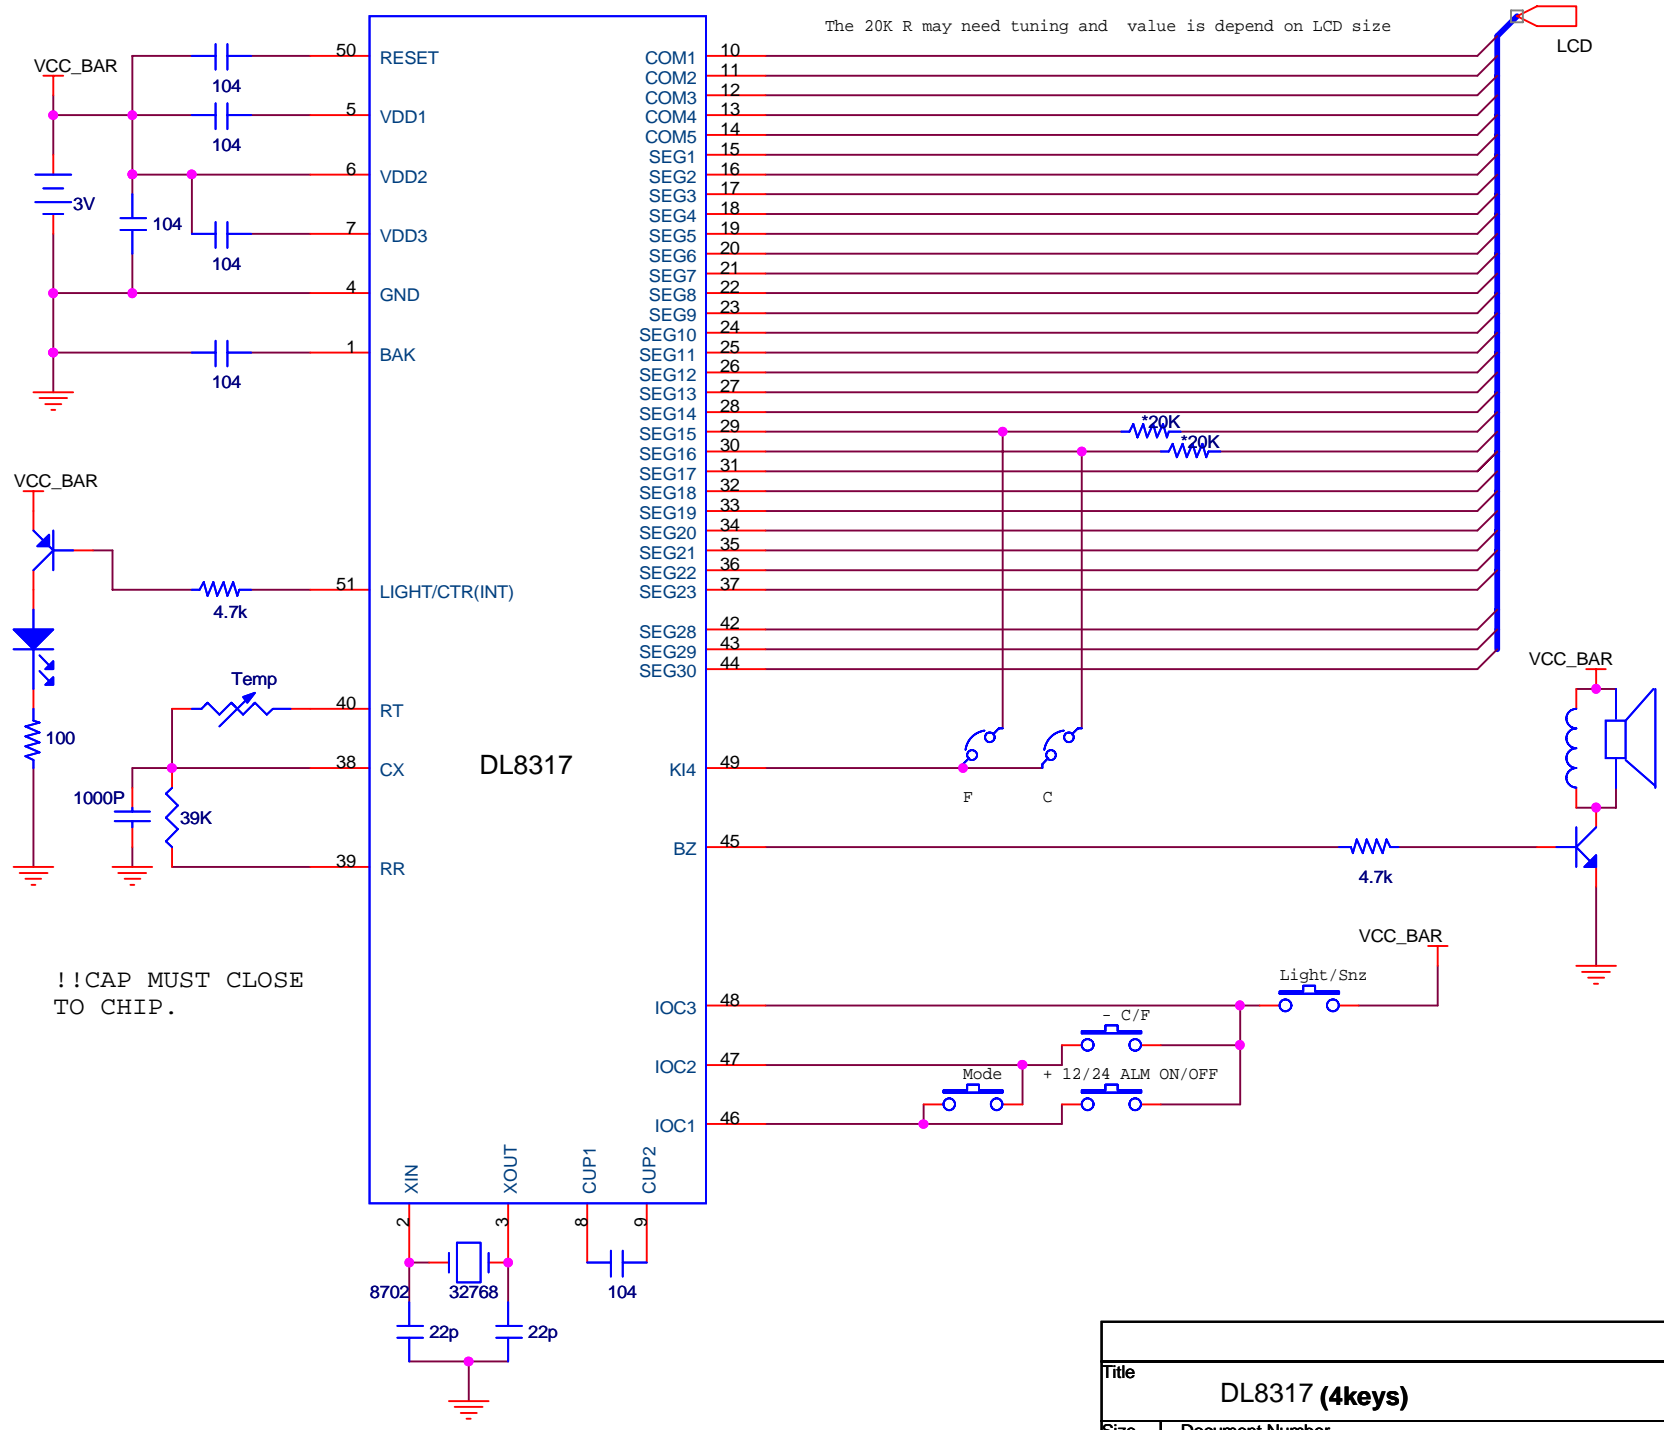

年曆+溫度時鐘

The 20K R may need tuning and value is depend on LCD size

!!CAP MUST CLOSE TO CHIP.

Title		DL8317 (4keys)	
Size	Document Number		Rev
Date:	Sheet 1 of 1		1.1

The 20K R may need tuning and value is depend on LCD size

!!CAP MUST CLOSE TO CHIP.

Title		
< DL8317 5keys >		
Size	Document Number	Rev
		1.1
Date:	Sheet	1 of 1

The 20K R may need tuning and value is depend on LCD size

!!CAP MUST CLOSE TO CHIP.

Title		
DL8317 (6 Keys)		
Size	Document Number	Rev
		1.1
Date:	Sheet	1 of 1

WEEK DISPLAY

0000

0000

0000

0000

0000

0000

0000